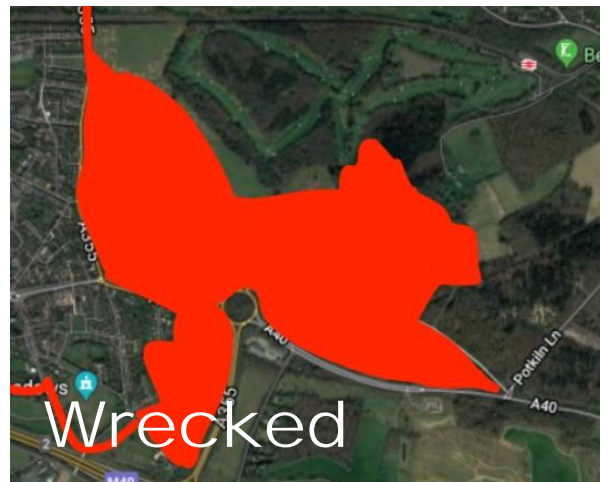

It's not JUST Wilton Park^o

It's NOT Too Late!

You've seen the earth works on the A355. But plans to re-fresh the ex MOD site* & create an A355 relief road have gone crazy!

To increase their profits they want to grab your Green Belt. It's not too Late to STOP IT!

**SAVE OUR
GREEN
BELT!**
Beaconsfield

Donate: BeaconsfieldNow.org.uk/DONATE/

Info: BeaconsfieldNow.org.uk/Save-Our-Green-Belt
* at Wilton Park between the M40 & railway line

If you have no voice You can not be heard